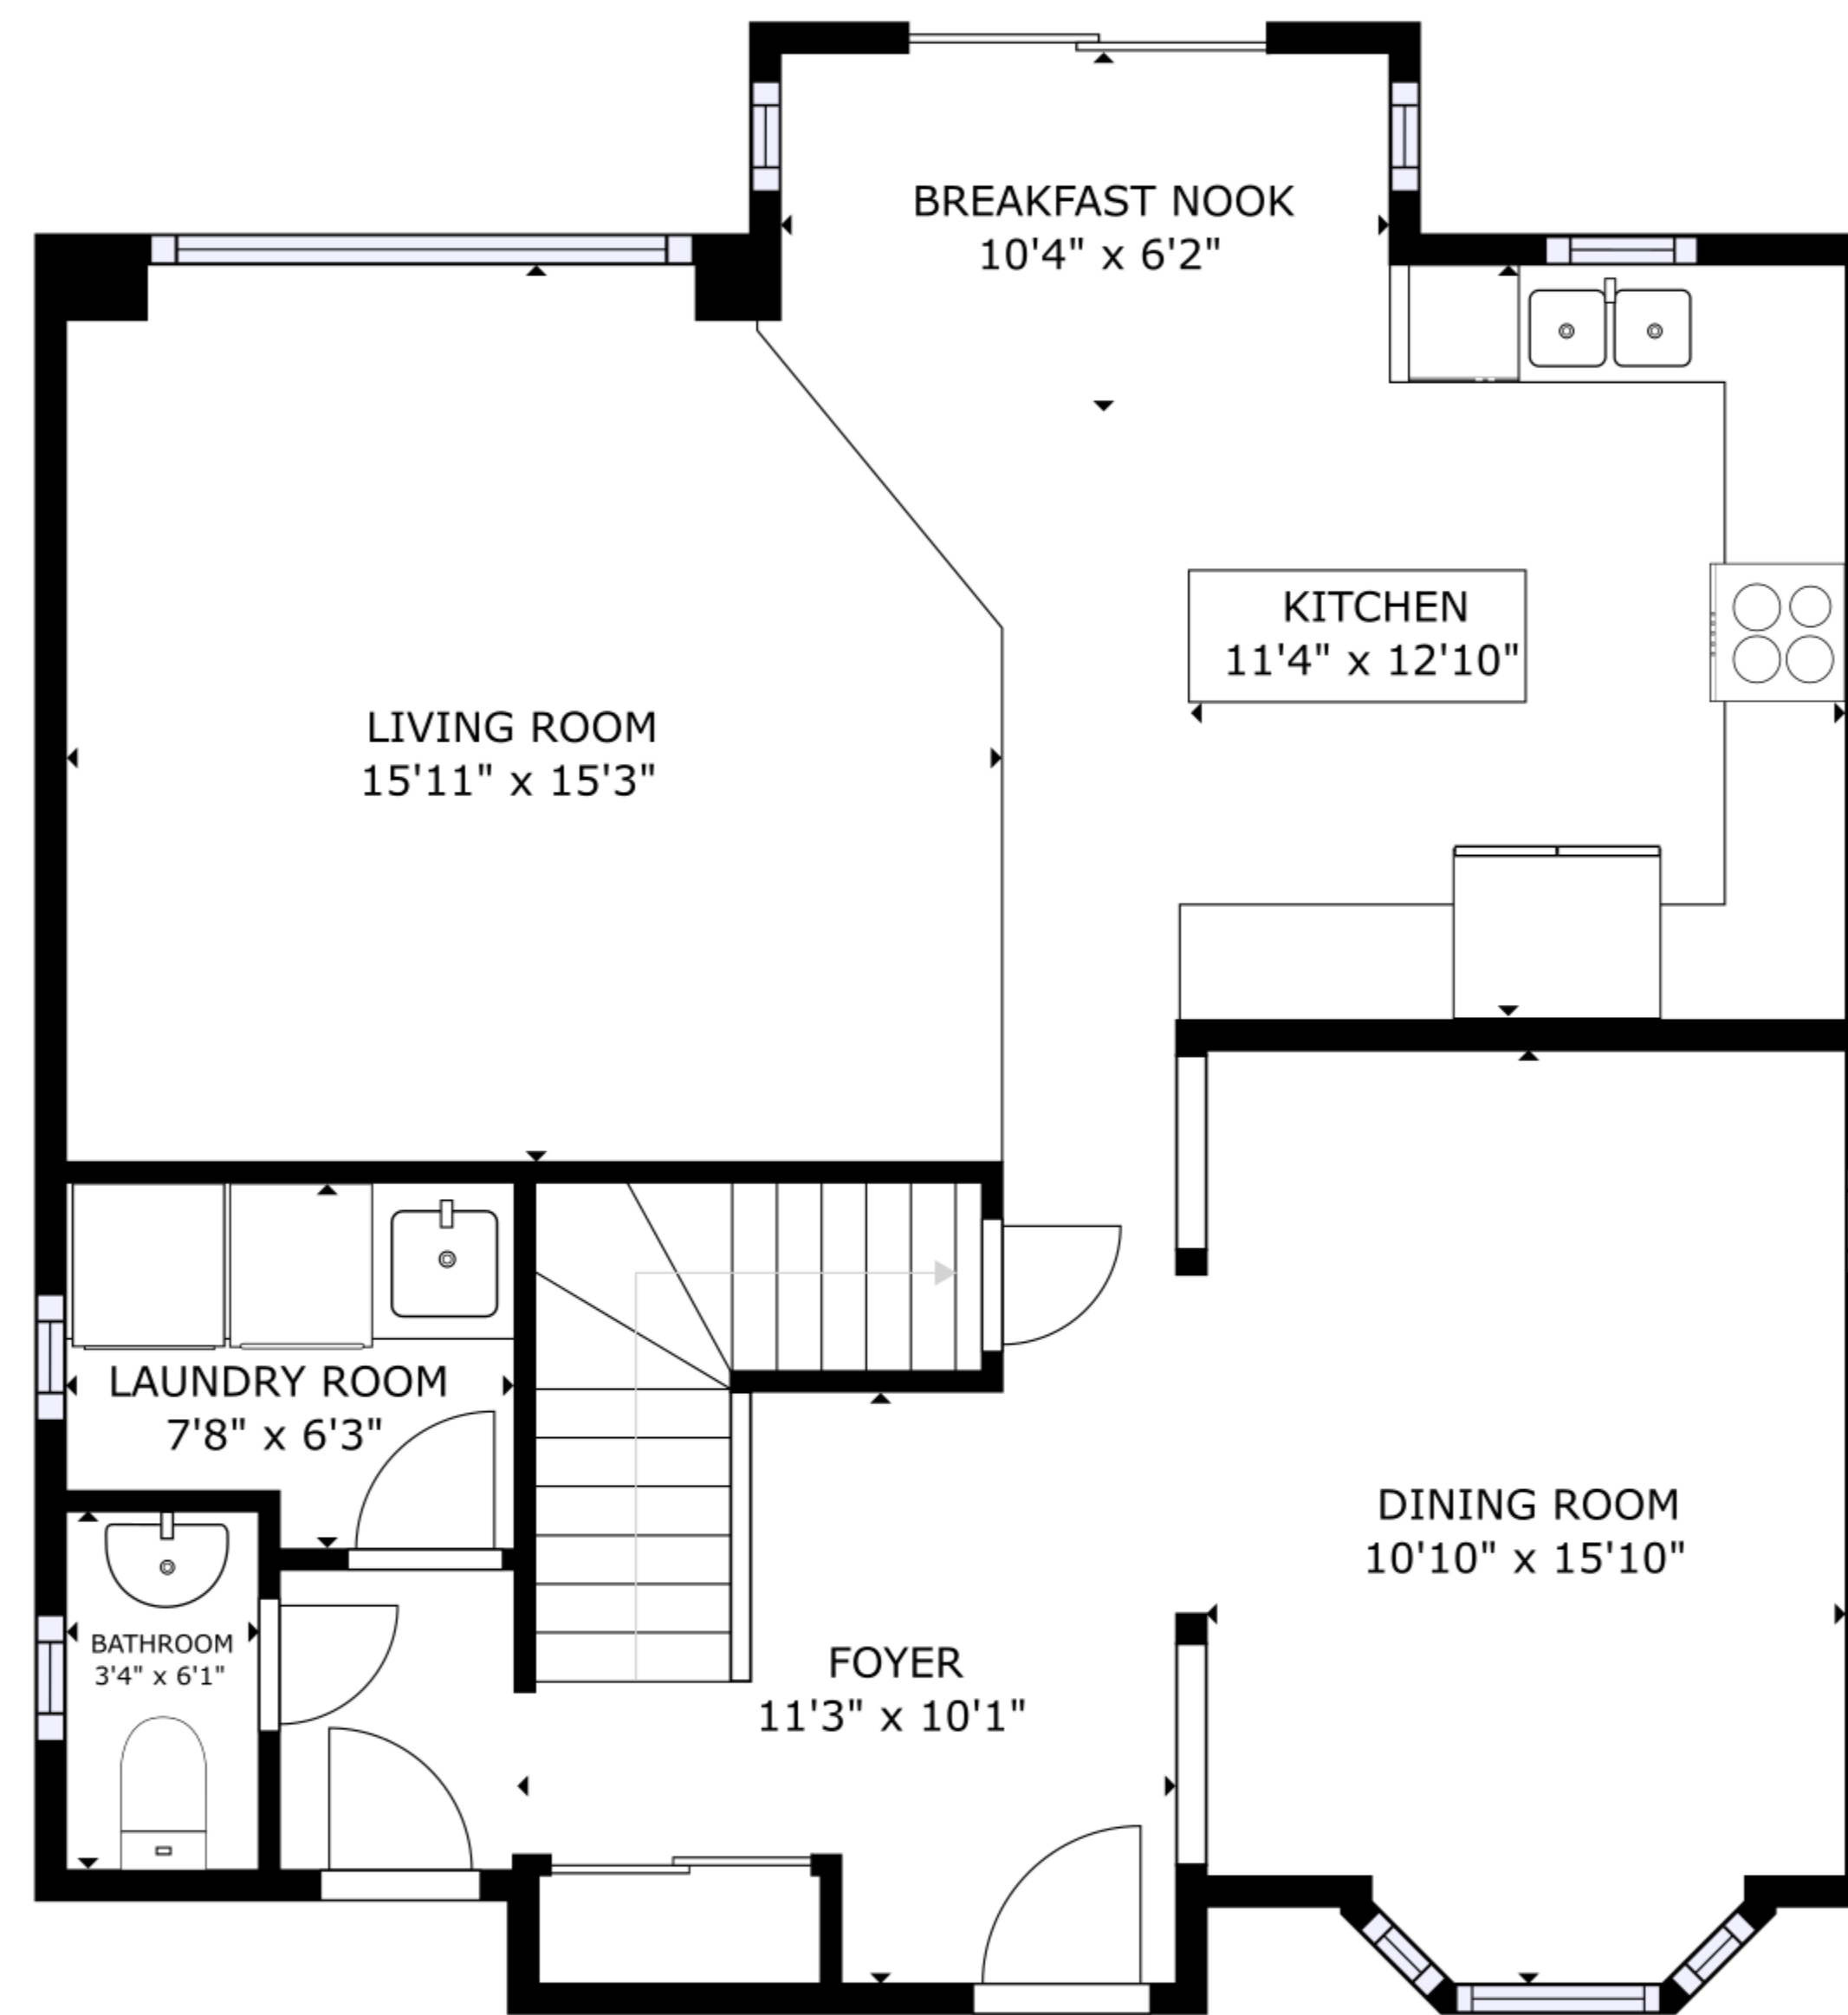

FLOOR 1

FLOOR 2

FLOOR 3

GROSS INTERNAL AREA
 FLOOR 1: 825 sq ft, FLOOR 2: 888 sq ft, FLOOR 3: 885 sq ft
 TOTAL: 2598 sq ft
 SIZES AND DIMENSIONS ARE APPROXIMATE, ACTUAL MAY VARY.